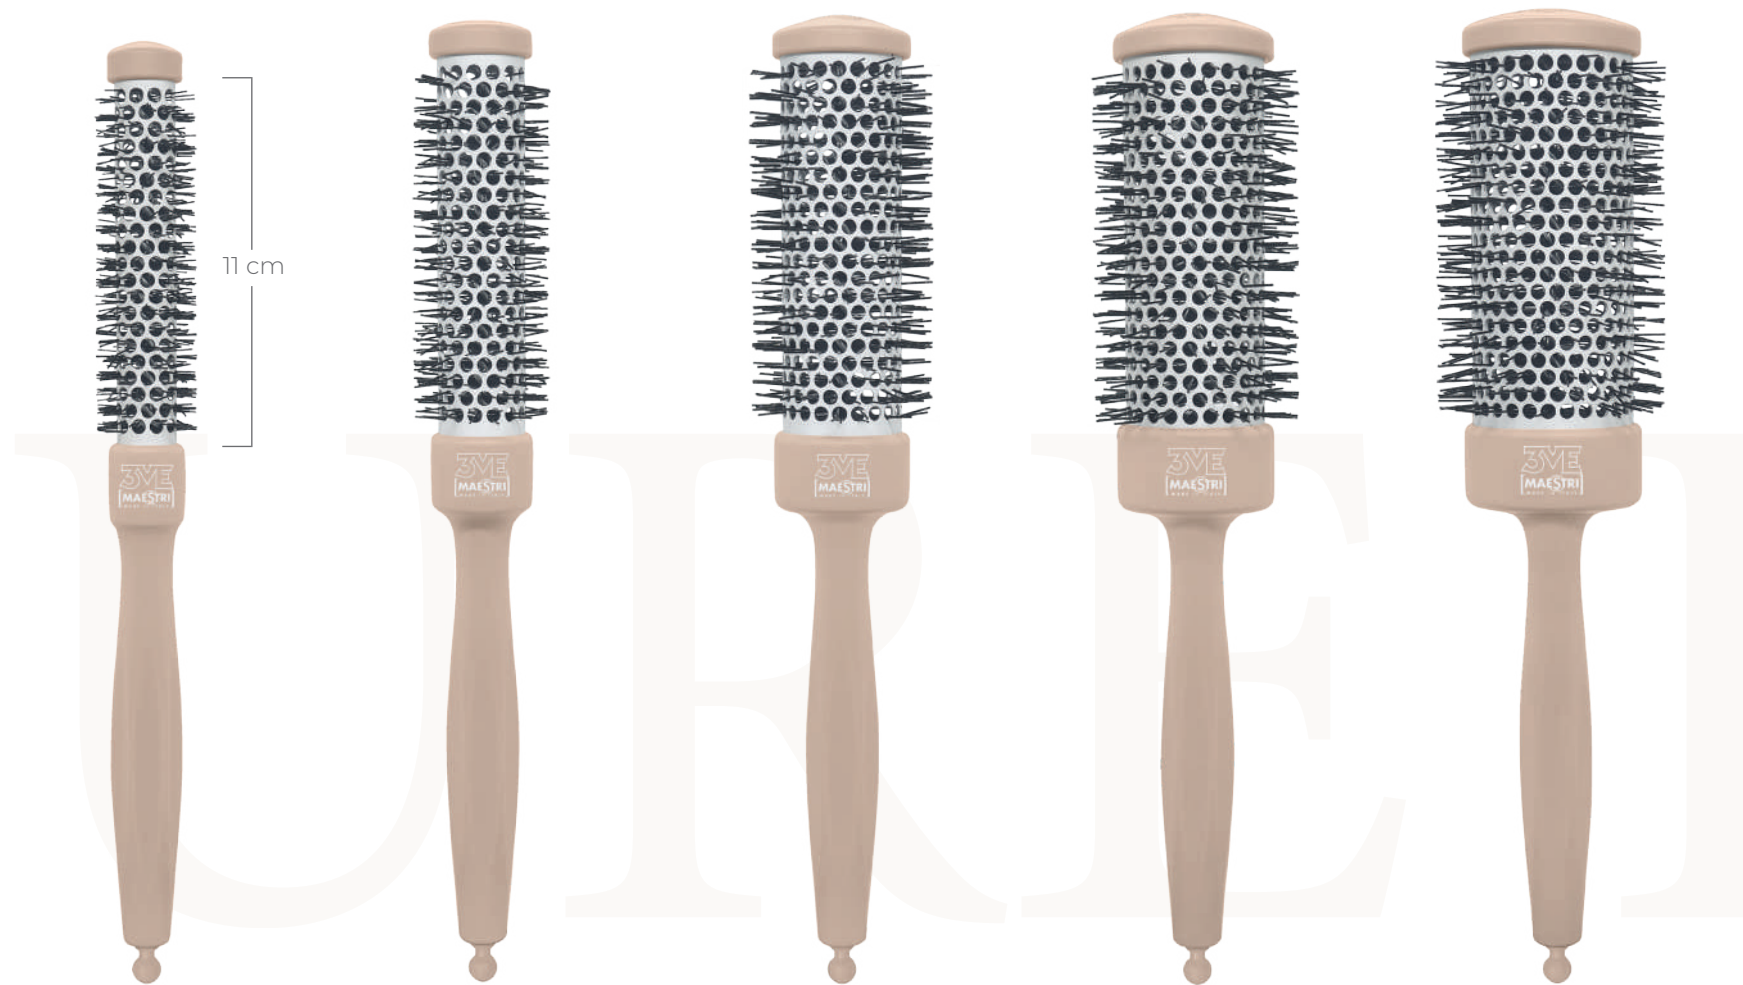

code. 44452R0

Nylon
Diameter 26 mm
Tube diameter 16 mm
Box 30 pcs.
Carton 390 pcs.
gr. (1pc) 39

code. 44462R0

Nylon
Diameter 37 mm
Tube diameter 23 mm
Box 16 pcs.
Carton 208 pcs.
gr. (1pc) 47

code. 44472R0

Nylon
Diameter 48 mm
Tube diameter 32 mm
Box 12 pcs.
Carton 156 pcs.
gr. (1pc) 55

code. 44372R0

Nylon
Diameter 56 mm
Tube diameter 37 mm
Box 10 pcs.
Carton 130 pcs.
gr. (1pc) 65

code. 44482R0

Nylon
Diameter 60 mm
Tube diameter 43 mm
Box 6 pcs.
Carton 78 pcs.
gr. (1pc) 78